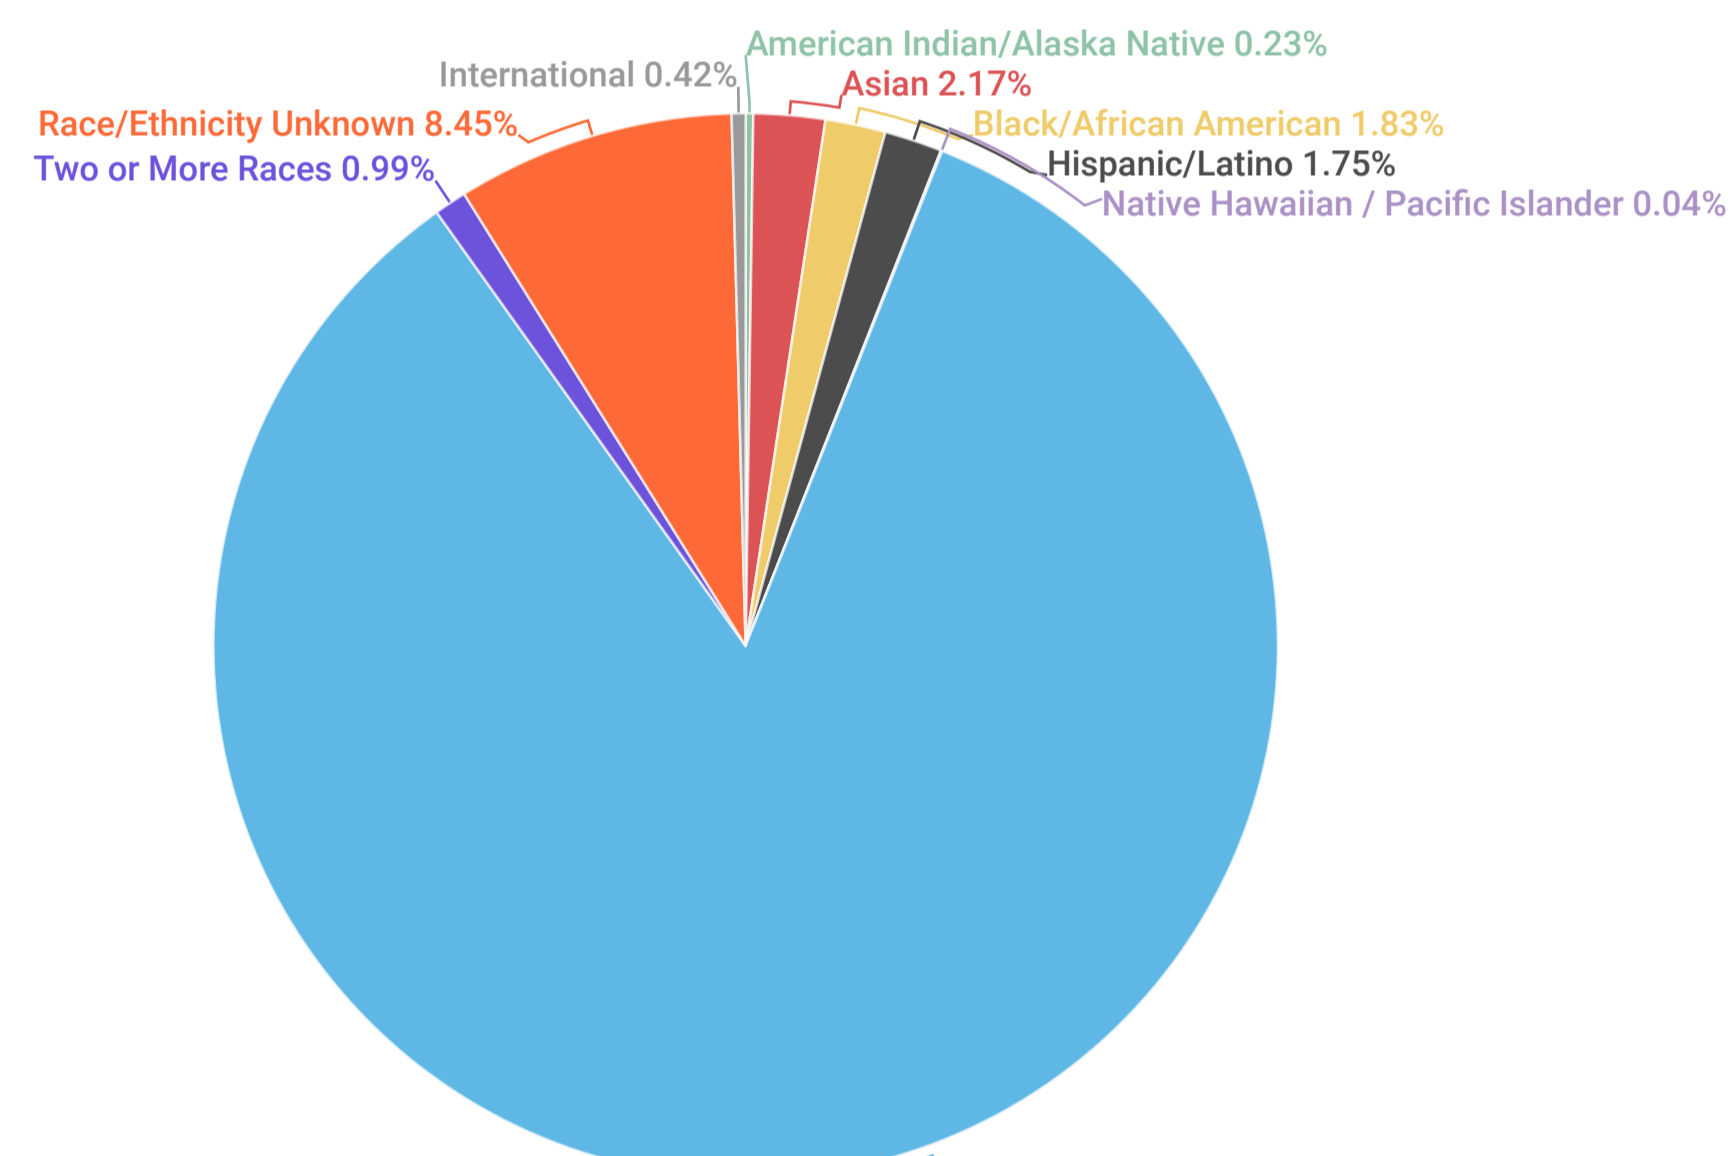

Full-Time Faculty by Race/Ethnicity, Gender

Bellisario College

University Park

Bellisario College - MALE

University Park- MALE

Bellisario College - FEMALE

University Park - FEMALE

Full-Time Staff by Race/Ethnicity, Gender

Bellisario College

University Park

Bellisario College - MALE

University Park - MALE

Bellisario College - FEMALE

University Park - FEMALE

% of Total Student Enrollment by Academic Unit, by Ethnicity

% of Total Enrollment by Academic Unit, by Ethnicity														University Park Total	Bellisario Rank Among Academic units by Ethnicity
AG	A&A	BUS	COM	EMS	EDU	ENG	HHD	IST	LA	NUR	SCI				
% of Enrollment	% of Enrollment	% of Enrollment	% of Enrollment	% of Enrollment	% of Enrollment	% of Enrollment	% of Enrollment	% of Enrollment	% of Enrollment	% of Enrollment	% of Enrollment	% of Enrollment	% of Enrollment		
White	72.61%	64.21%	63.35%	70.02%	56.97%	74.72%	52.36%	72.10%	58.59%	59.07%	64.12%	51.47%	60.89%	4	
International	8.67%	10.69%	14.70%	8.80%	25.51%	9.79%	24.39%	4.55%	15.12%	12.91%	2.55%	17.64%	15.20%	9	
Hispanic/Latino	7.23%	7.52%	6.61%	7.03%	5.75%	2.02%	9.79%	4.55%	5.69%	10.09%	15.14%	9.43%	7.39%	7	
Asian	3.46%	6.34%	6.96%	2.97%	3.65%	6.03%	9.42%	8.60%	11.11%	4.93%	2.55%	9.77%	6.63%	10	
Black/African American	3.05%	4.76%	2.66%	5.67%	3.38%	3.83%	2.81%	5.31%	4.17%	6.44%	7.65%	5.20%	4.23%	3	
Two or More Races	3.14%	4.76%	3.44%	3.62%	2.57%	1.97%	3.17%	3.29%	2.93%	4.84%	5.95%	3.88%	3.55%	5	
Race/Ethnicity Unknown	1.71%	1.72%	2.11%	1.81%	2.17%	1.22%	2.43%	1.36%	2.17%	1.51%	1.36%	2.44%	1.96%	6	
American Indian/Alaska Native	0.04%	0.00%	0.14%	0.04%	0.00%	0.11%	0.06%	0.12%	0.05%	0.12%	0.34%	0.05%	0.09%	9	
Native Hawaiian/Pacific Islander	0.09%	0.00%	0.04%	0.04%	0.00%	0.00%	0.04%	0.07%	0.16%	0.07%	0.34%	0.12%	0.06%	9	
Grand Total	100.00%	100.00%	100.00%	100.00%	100.00%	100.00%	100.00%	100.00%	100.00%	100.00%	100.00%	100.00%	100.00%		