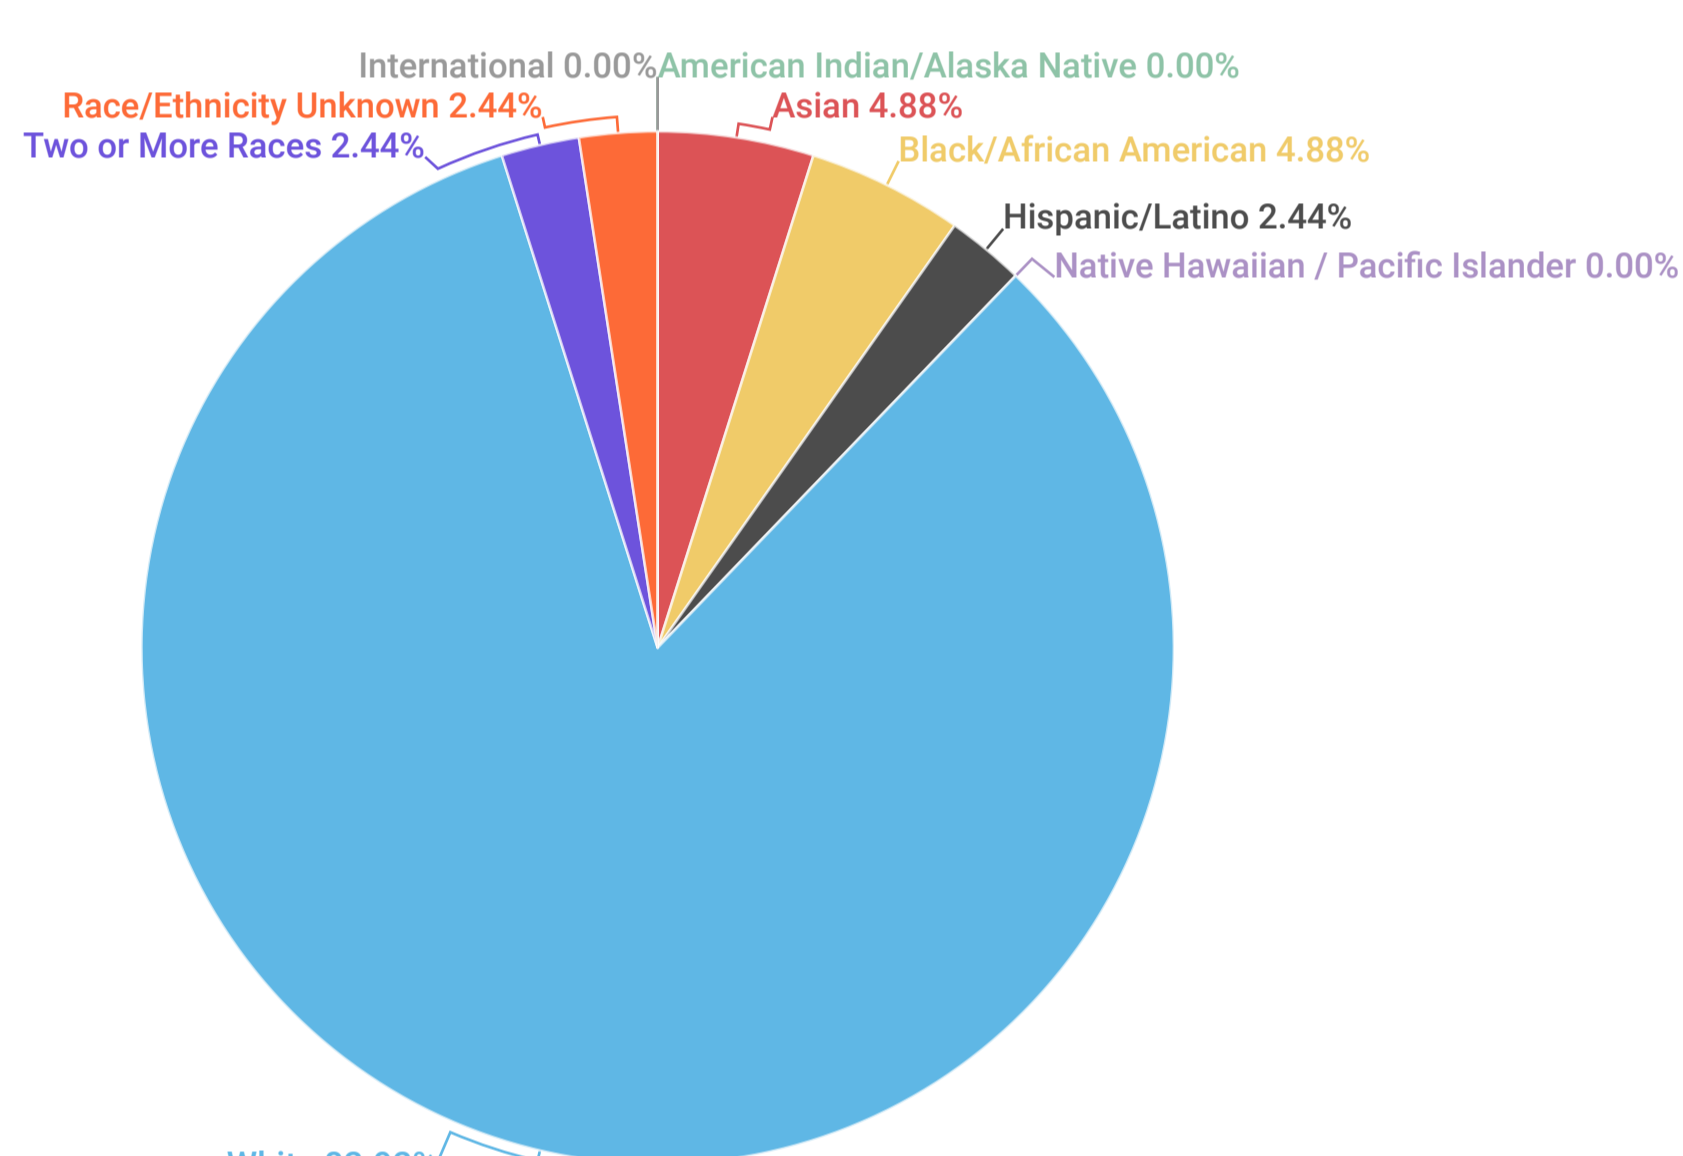

Full-Time Faculty by Race/Ethnicity, Gender

Bellisario College

University Park

Bellisario College - MALE

University Park- MALE

Bellisario College - FEMALE

University Park - FEMALE

Full-Time Staff by Race/Ethnicity, Gender

Bellisario College

University Park

Bellisario College - MALE

University Park - MALE

Bellisario College - FEMALE

University Park - FEMALE

% of Total Student Enrollment by Academic Unit, by Ethnicity

% of Total Enrollment by Academic Unit, by Ethnicity														University Park Total	Bellisario Rank Among Academic units by Ethnicity
AG	A&A	BUS	COM	EMS	EDU	ENG	HHD	IST	LA	NUR	SCI				
% of Enrollment	% of Enrollment	% of Enrollment	% of Enrollment	% of Enrollment	% of Enrollment	% of Enrollment	% of Enrollment	% of Enrollment	% of Enrollment	% of Enrollment	% of Enrollment	% of Enrollment	% of Enrollment		
White	72.61%	64.21%	63.35%	70.02%	56.97%	74.72%	52.36%	72.10%	58.59%	59.07%	64.12%	51.47%	60.89%	4	
International	8.67%	10.69%	14.70%	8.80%	25.51%	9.79%	24.39%	4.55%	15.12%	12.91%	2.55%	17.64%	15.20%	9	
Hispanic/Latino	7.23%	7.52%	6.61%	7.03%	5.75%	2.02%	9.79%	4.55%	5.69%	10.09%	15.14%	9.43%	7.39%	7	
Asian	3.46%	6.34%	6.96%	2.97%	3.65%	6.03%	9.42%	8.60%	11.11%	4.93%	2.55%	9.77%	6.63%	10	
Black/African American	3.05%	4.76%	2.66%	5.67%	3.38%	3.83%	2.81%	5.31%	4.17%	6.44%	7.65%	5.20%	4.23%	3	
Two or More Races	3.14%	4.76%	3.44%	3.62%	2.57%	1.97%	3.17%	3.29%	2.93%	4.84%	5.95%	3.88%	3.55%	5	
Race/Ethnicity Unknown	1.71%	1.72%	2.11%	1.81%	2.17%	1.22%	2.43%	1.36%	2.17%	1.51%	1.36%	2.44%	1.96%	6	
American Indian/Alaska Native	0.04%	0.00%	0.14%	0.04%	0.00%	0.11%	0.06%	0.12%	0.05%	0.12%	0.34%	0.05%	0.09%	9	
Native Hawaiian/Pacific Islander	0.09%	0.00%	0.04%	0.04%	0.00%	0.00%	0.04%	0.07%	0.16%	0.07%	0.34%	0.12%	0.06%	9	
Grand Total	100.00%	100.00%	100.00%	100.00%	100.00%	100.00%	100.00%	100.00%	100.00%	100.00%	100.00%	100.00%	100.00%		