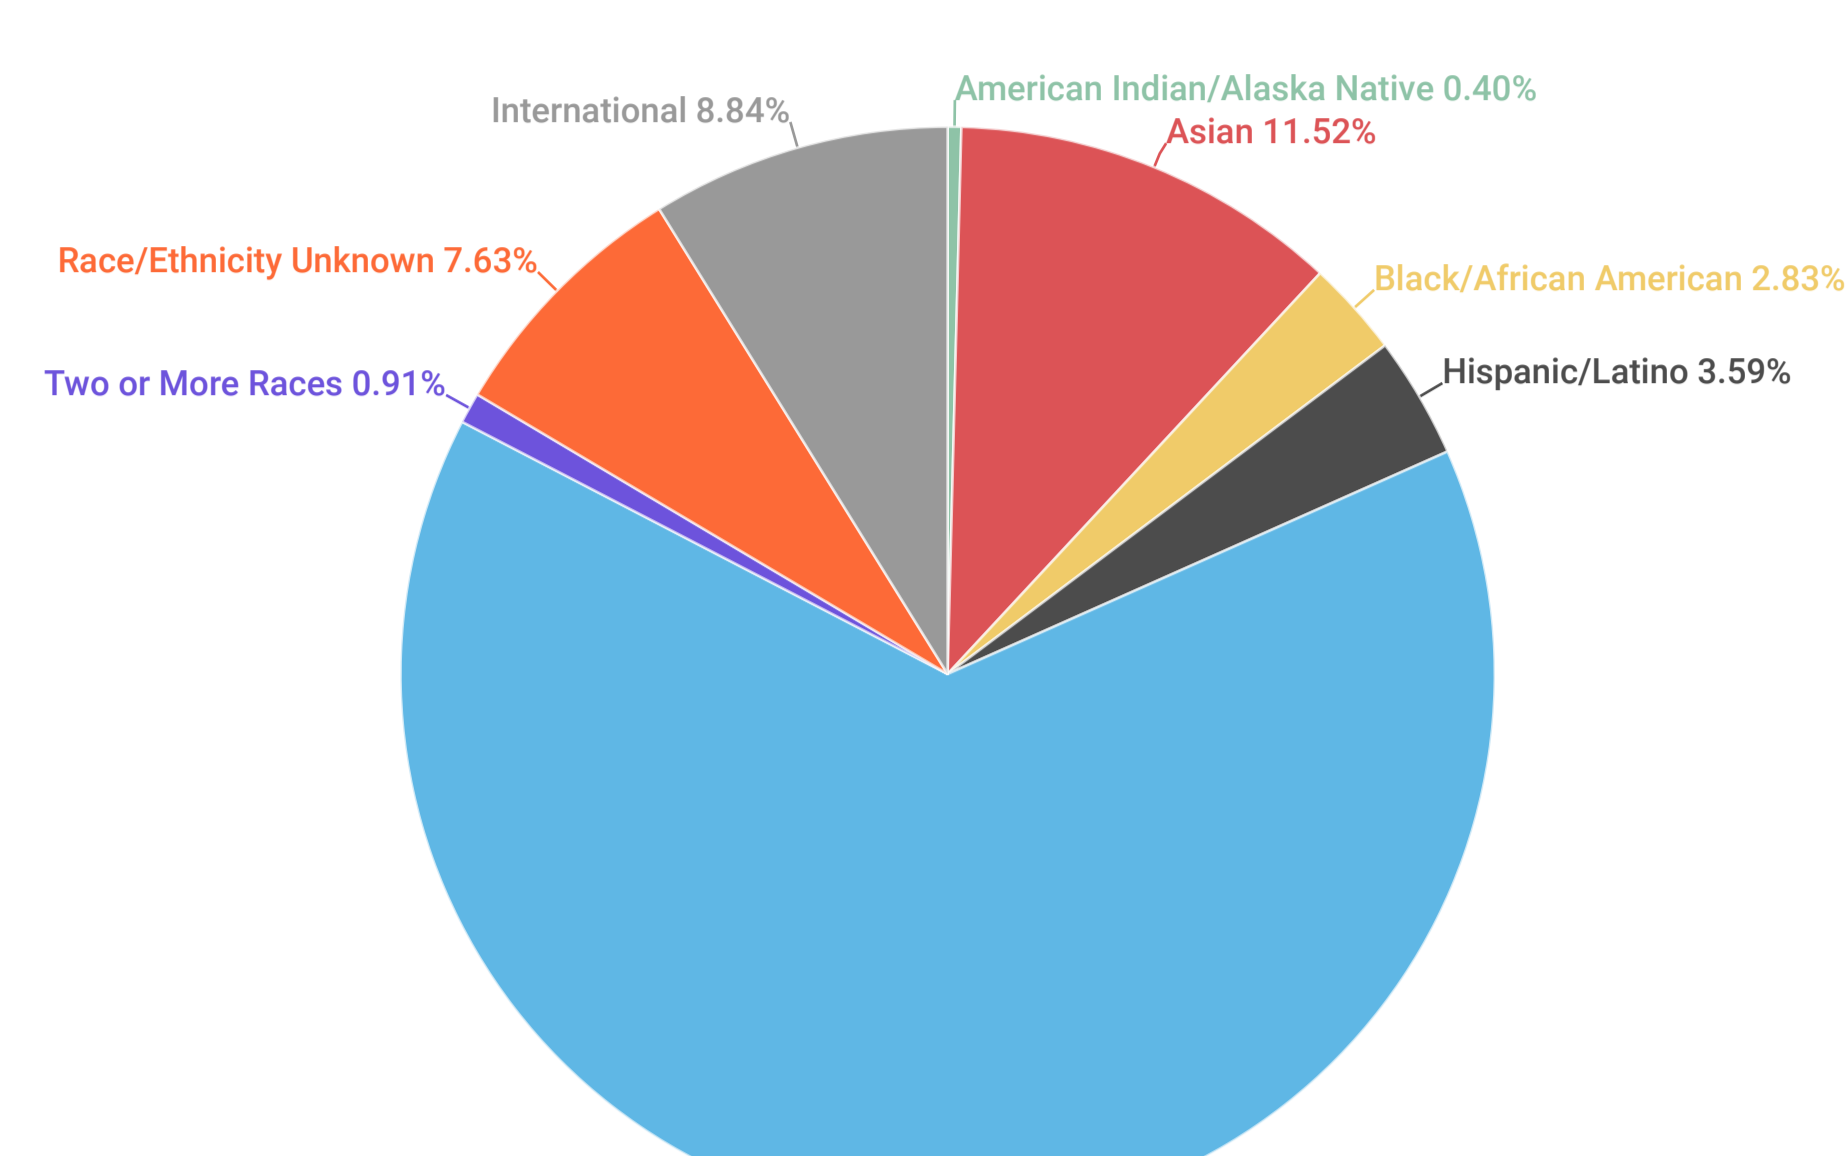

Full-Time Faculty by Race/Ethnicity, Gender

Bellisario College

University Park

Bellisario College - MALE

University Park- MALE

Bellisario College - FEMALE

University Park - FEMALE

Full-Time Staff by Race/Ethnicity, Gender

Bellisario College

University Park

Bellisario College - MALE

University Park - MALE

Bellisario College - FEMALE

University Park - FEMALE

% of Total Student Enrollment by Academic Unit, by Ethnicity

% of Total Enrollment by Academic Unit, by Ethnicity														University Park Total	Bellisario Rank Among Academic units by Ethnicity
AG	A&A	BUS	COM	EMS	EDU	ENG	HHD	IST	LA	NUR	SCI				
% of Enrollment	% of Enrollment	% of Enrollment	% of Enrollment	% of Enrollment	% of Enrollment	% of Enrollment	% of Enrollment	% of Enrollment	% of Enrollment	% of Enrollment	% of Enrollment	% of Enrollment	% of Enrollment		
White	72.61%	64.21%	63.35%	70.02%	56.97%	74.72%	52.36%	72.10%	58.59%	59.07%	64.12%	51.47%	60.89%	4	
International	8.67%	10.69%	14.70%	8.80%	25.51%	9.79%	24.39%	4.55%	15.12%	12.91%	2.55%	17.64%	15.20%	9	
Hispanic/Latino	7.23%	7.52%	6.61%	7.03%	5.75%	2.02%	9.79%	4.55%	5.69%	10.09%	15.14%	9.43%	7.39%	7	
Asian	3.46%	6.34%	6.96%	2.97%	3.65%	6.03%	9.42%	8.60%	11.11%	4.93%	2.55%	9.77%	6.63%	10	
Black/African American	3.05%	4.76%	2.66%	5.67%	3.38%	3.83%	2.81%	5.31%	4.17%	6.44%	7.65%	5.20%	4.23%	3	
Two or More Races	3.14%	4.76%	3.44%	3.62%	2.57%	1.97%	3.17%	3.29%	2.93%	4.84%	5.95%	3.88%	3.55%	5	
Race/Ethnicity Unknown	1.71%	1.72%	2.11%	1.81%	2.17%	1.22%	2.43%	1.36%	2.17%	1.51%	1.36%	2.44%	1.96%	6	
American Indian/Alaska Native	0.04%	0.00%	0.14%	0.04%	0.00%	0.11%	0.06%	0.12%	0.05%	0.12%	0.34%	0.05%	0.09%	9	
Native Hawaiian/Pacific Islander	0.09%	0.00%	0.04%	0.04%	0.00%	0.00%	0.04%	0.07%	0.16%	0.07%	0.34%	0.12%	0.06%	9	
Grand Total	100.00%	100.00%	100.00%	100.00%	100.00%	100.00%	100.00%	100.00%	100.00%	100.00%	100.00%	100.00%	100.00%		