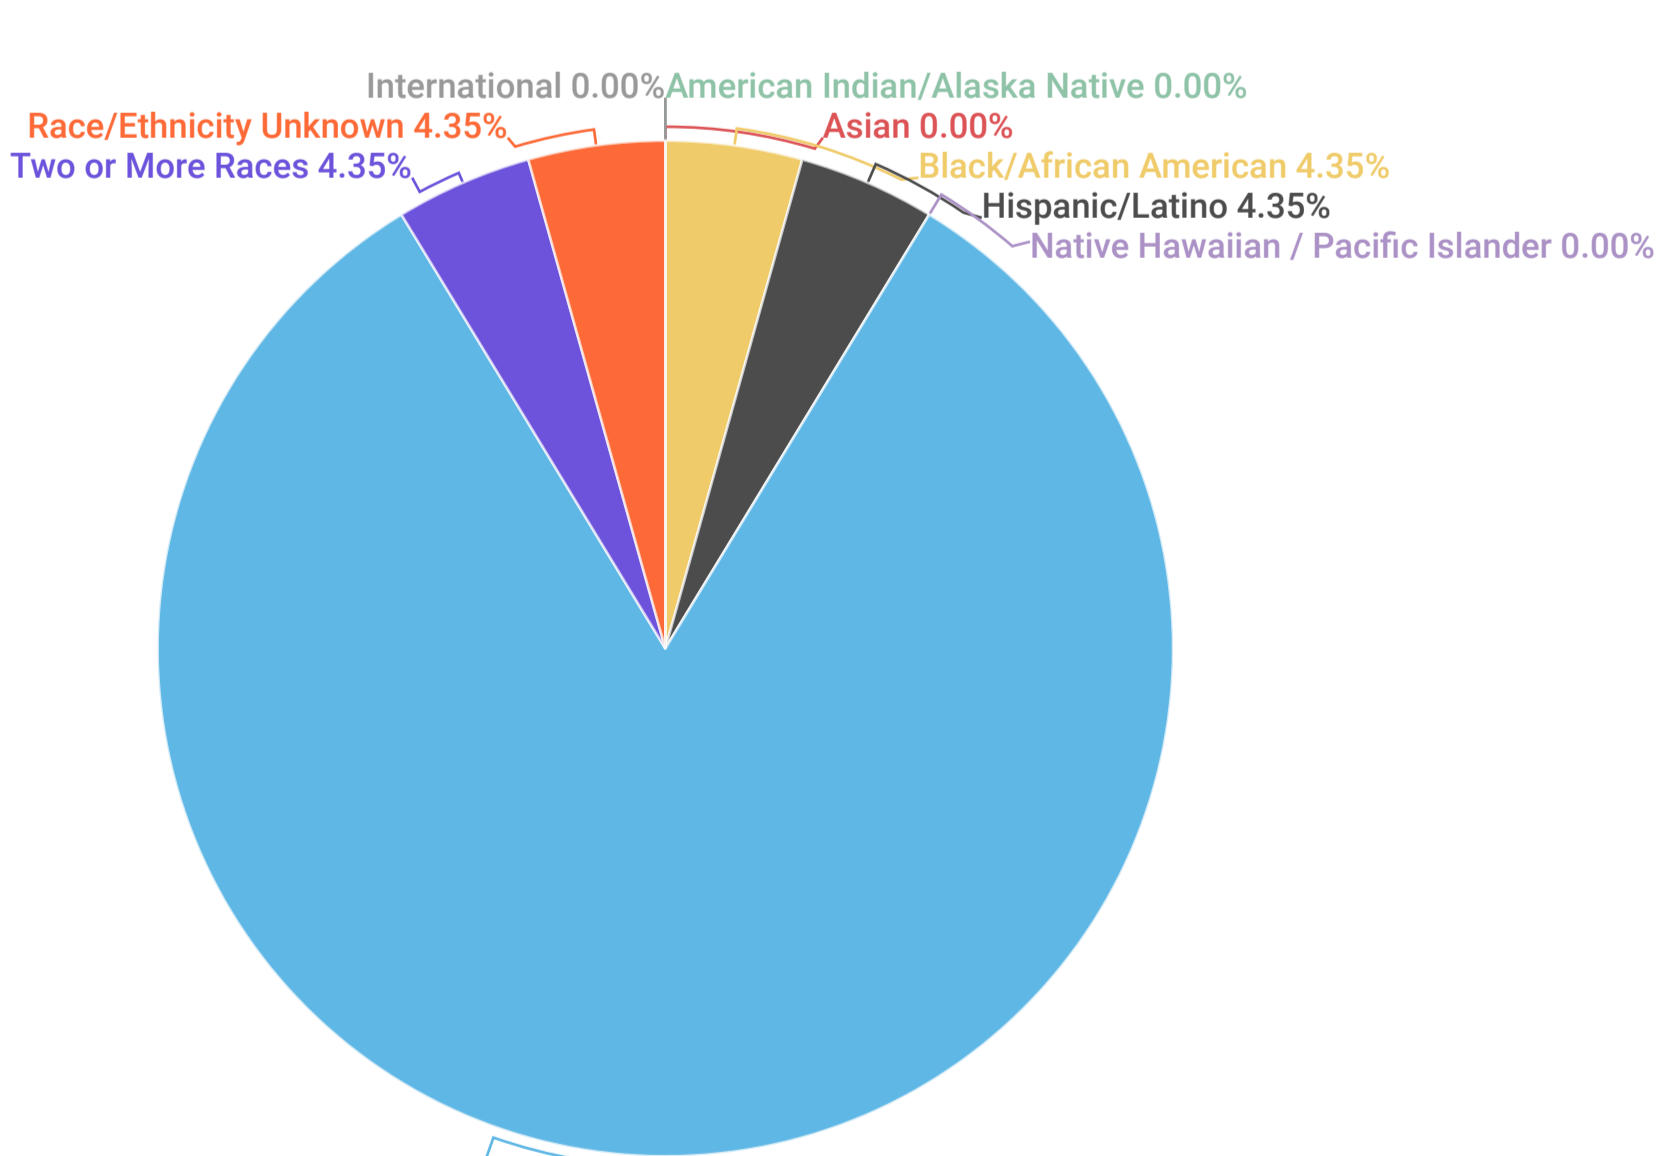

Full-Time Faculty by Race/Ethnicity, Gender

Bellisario College

University Park

Bellisario College - MALE

University Park- MALE

Bellisario College - FEMALE

University Park - FEMALE

Full-Time Staff by Race/Ethnicity, Gender

Bellisario College

University Park

Bellisario College - MALE

University Park - MALE

Bellisario College - FEMALE

University Park - FEMALE

% of Total Student Enrollment by Academic Unit, by Ethnicity

% of Total Enrollment by Academic Unit, by Ethnicity														University Park Total	Bellisario Rank Among Academic units by Ethnicity
AG	A&A	BUS	COM	EMS	EDU	ENG	HHD	IST	LA	NUR	SCI				
% of Enrollment	% of Enrollment	% of Enrollment	% of Enrollment	% of Enrollment	% of Enrollment	% of Enrollment	% of Enrollment	% of Enrollment	% of Enrollment	% of Enrollment	% of Enrollment	% of Enrollment	% of Enrollment		
White	72.61%	64.21%	63.35%	70.02%	56.97%	74.72%	52.36%	72.10%	58.59%	59.07%	64.12%	51.47%	60.89%	4	
International	8.67%	10.69%	14.70%	8.80%	25.51%	9.79%	24.39%	4.55%	15.12%	12.91%	2.55%	17.64%	15.20%	9	
Hispanic/Latino	7.23%	7.52%	6.61%	7.03%	5.75%	2.02%	9.79%	4.55%	5.69%	10.09%	15.14%	9.43%	7.39%	7	
Asian	3.46%	6.34%	6.96%	2.97%	3.65%	6.03%	9.42%	8.60%	11.11%	4.93%	2.55%	9.77%	6.63%	10	
Black/African American	3.05%	4.76%	2.66%	5.67%	3.38%	3.83%	2.81%	5.31%	4.17%	6.44%	7.65%	5.20%	4.23%	3	
Two or More Races	3.14%	4.76%	3.44%	3.62%	2.57%	1.97%	3.17%	3.29%	2.93%	4.84%	5.95%	3.88%	3.55%	5	
Race/Ethnicity Unknown	1.71%	1.72%	2.11%	1.81%	2.17%	1.22%	2.43%	1.36%	2.17%	1.51%	1.36%	2.44%	1.96%	6	
American Indian/Alaska Native	0.04%	0.00%	0.14%	0.04%	0.00%	0.11%	0.06%	0.12%	0.05%	0.12%	0.34%	0.05%	0.09%	9	
Native Hawaiian/Pacific Islander	0.09%	0.00%	0.04%	0.04%	0.00%	0.00%	0.04%	0.07%	0.16%	0.07%	0.34%	0.12%	0.06%	9	
Grand Total	100.00%	100.00%	100.00%	100.00%	100.00%	100.00%	100.00%	100.00%	100.00%	100.00%	100.00%	100.00%	100.00%		