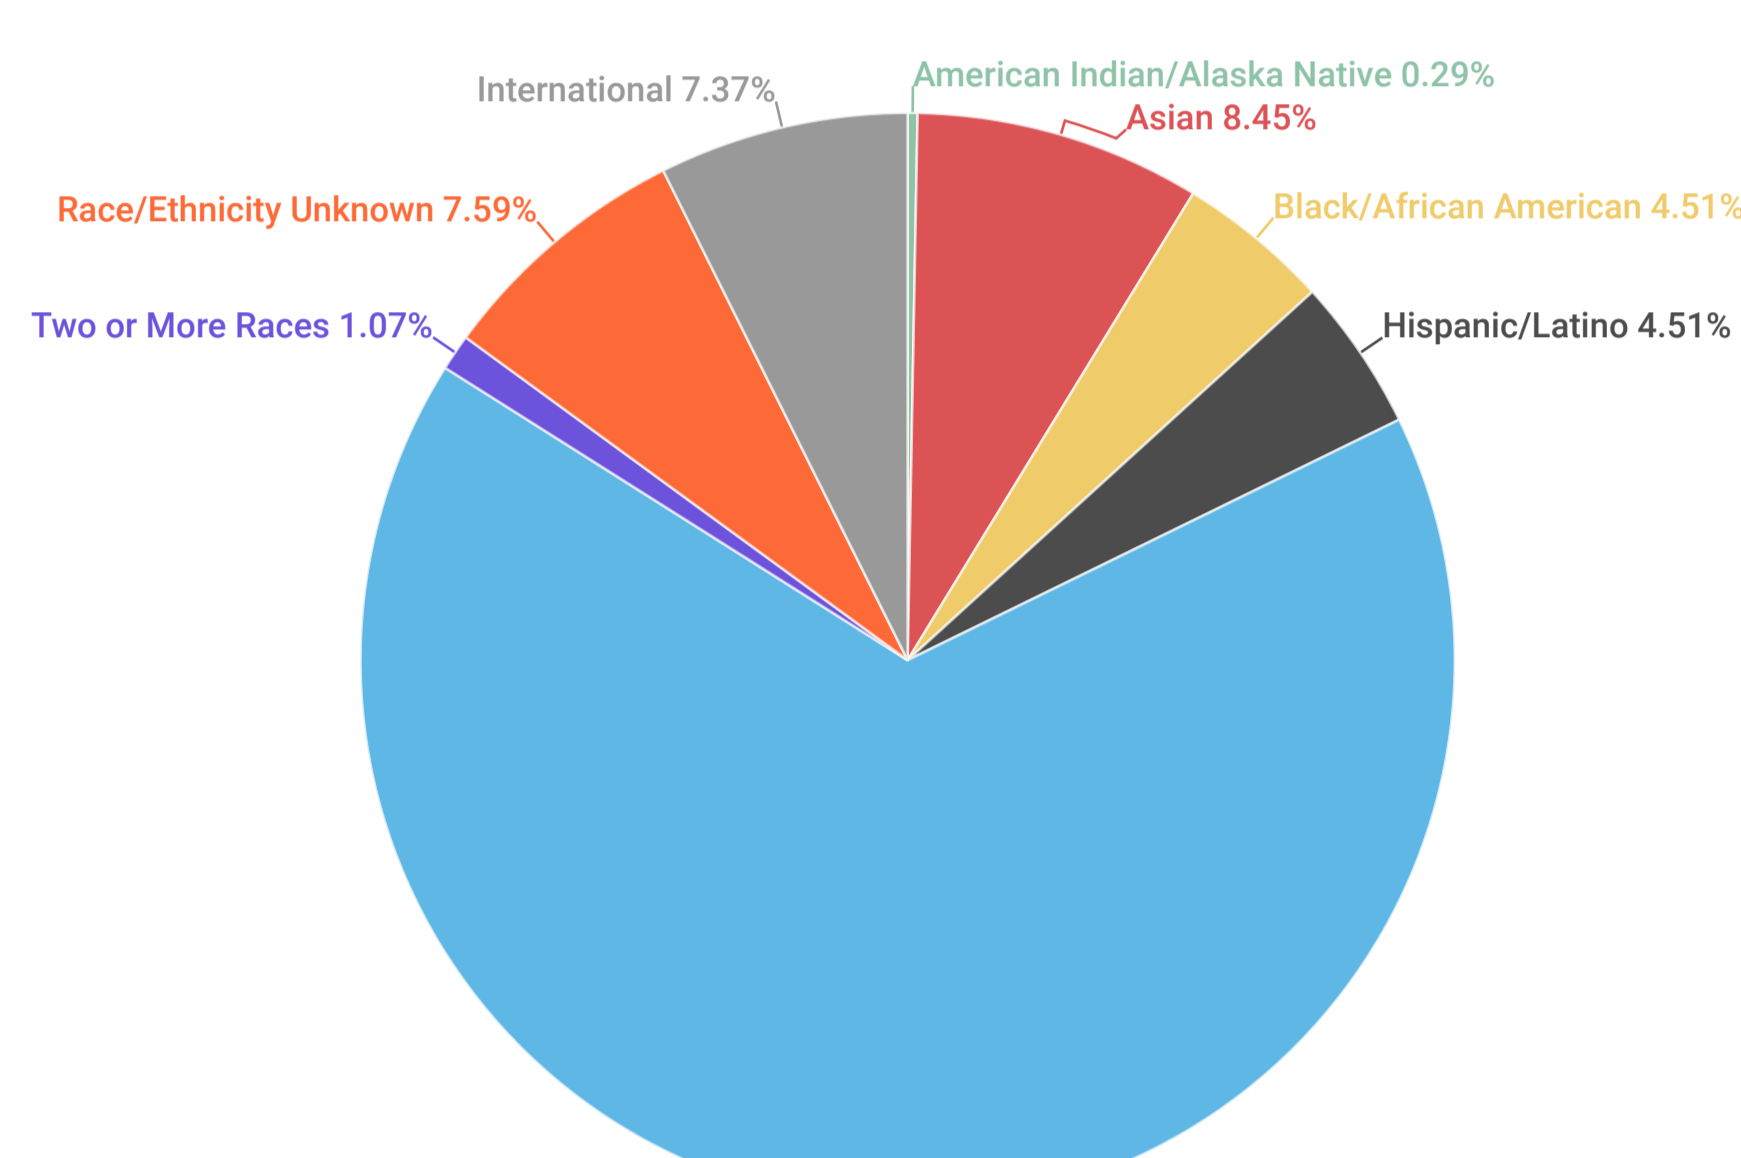

Full-Time Faculty by Race/Ethnicity, Gender

Bellisario College

University Park

Bellisario College - MALE

University Park- MALE

Bellisario College - FEMALE

University Park - FEMALE

Full-Time Staff by Race/Ethnicity, Gender

Bellisario College

University Park

Bellisario College - MALE

University Park - MALE

Bellisario College - FEMALE

University Park - FEMALE

% of Total Student Enrollment by Academic Unit, by Ethnicity

% of Total Enrollment by Academic Unit, by Ethnicity														University Park Total	Bellisario Rank Among Academic units by Ethnicity
AG	A&A	BUS	COM	EMS	EDU	ENG	HHD	IST	LA	NUR	SCI				
% of Enrollment	% of Enrollment	% of Enrollment	% of Enrollment	% of Enrollment	% of Enrollment	% of Enrollment	% of Enrollment	% of Enrollment	% of Enrollment	% of Enrollment	% of Enrollment	% of Enrollment	% of Enrollment		
White	72.61%	64.21%	63.35%	70.02%	56.97%	74.72%	52.36%	72.10%	58.59%	59.07%	64.12%	51.47%	60.89%	4	
International	8.67%	10.69%	14.70%	8.80%	25.51%	9.79%	24.39%	4.55%	15.12%	12.91%	2.55%	17.64%	15.20%	9	
Hispanic/Latino	7.23%	7.52%	6.61%	7.03%	5.75%	2.02%	9.79%	4.55%	5.69%	10.09%	15.14%	9.43%	7.39%	7	
Asian	3.46%	6.34%	6.96%	2.97%	3.65%	6.03%	9.42%	8.60%	11.11%	4.93%	2.55%	9.77%	6.63%	10	
Black/African American	3.05%	4.76%	2.66%	5.67%	3.38%	3.83%	2.81%	5.31%	4.17%	6.44%	7.65%	5.20%	4.23%	3	
Two or More Races	3.14%	4.76%	3.44%	3.62%	2.57%	1.97%	3.17%	3.29%	2.93%	4.84%	5.95%	3.88%	3.55%	5	
Race/Ethnicity Unknown	1.71%	1.72%	2.11%	1.81%	2.17%	1.22%	2.43%	1.36%	2.17%	1.51%	1.36%	2.44%	1.96%	6	
American Indian/Alaska Native	0.04%	0.00%	0.14%	0.04%	0.00%	0.11%	0.06%	0.12%	0.05%	0.12%	0.34%	0.05%	0.09%	9	
Native Hawaiian/Pacific Islander	0.09%	0.00%	0.04%	0.04%	0.00%	0.00%	0.04%	0.07%	0.16%	0.07%	0.34%	0.12%	0.06%	9	
Grand Total	100.00%	100.00%	100.00%	100.00%	100.00%	100.00%	100.00%	100.00%	100.00%	100.00%	100.00%	100.00%	100.00%		