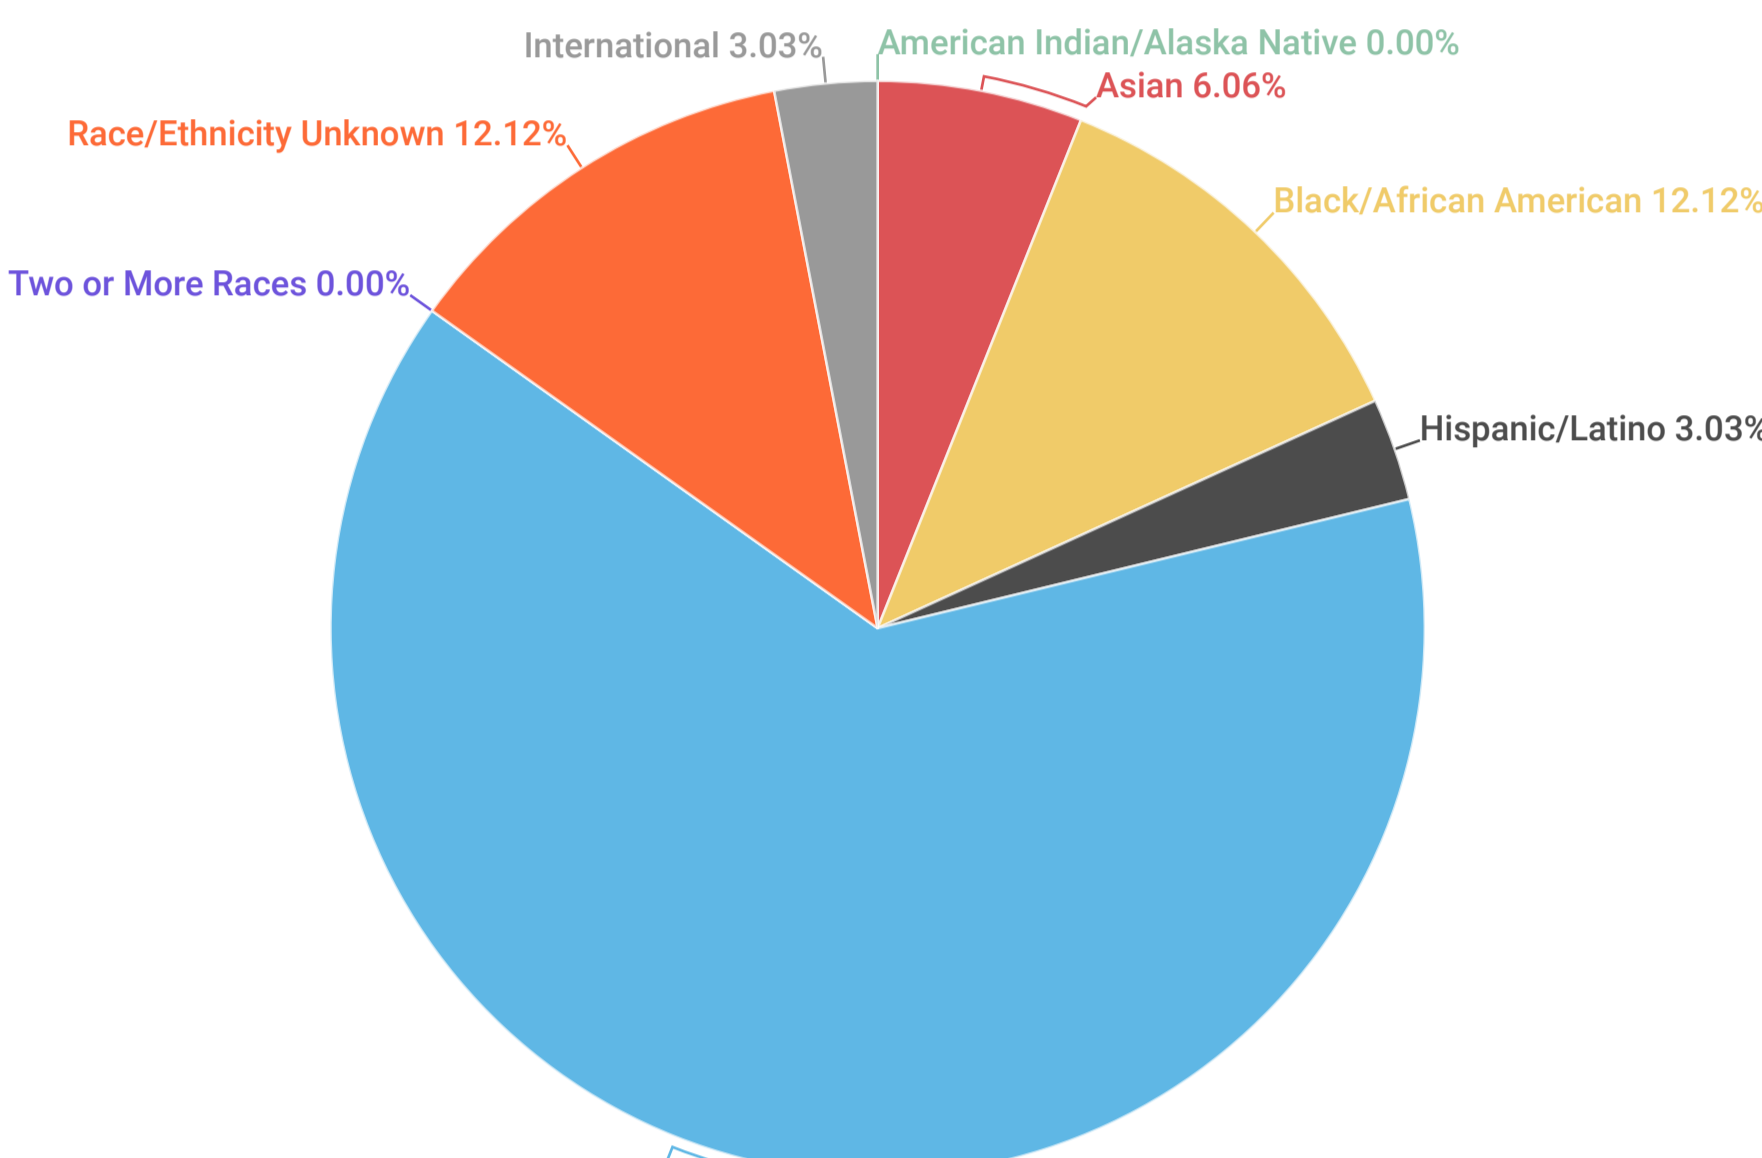

Full-Time Faculty by Race/Ethnicity, Gender

Bellisario College

University Park

Bellisario College - MALE

University Park- MALE

Bellisario College - FEMALE

University Park - FEMALE

Full-Time Staff by Race/Ethnicity, Gender

Bellisario College

University Park

Bellisario College - MALE

University Park - MALE

Bellisario College - FEMALE

University Park - FEMALE

% of Total Student Enrollment by Academic Unit, by Ethnicity

% of Total Enrollment by Academic Unit, by Ethnicity														University Park Total	Bellisario Rank Among Academic units by Ethnicity
AG	A&A	BUS	COM	EMS	EDU	ENG	HHD	IST	LA	NUR	SCI				
% of Enrollment	% of Enrollment	% of Enrollment	% of Enrollment	% of Enrollment	% of Enrollment	% of Enrollment	% of Enrollment	% of Enrollment	% of Enrollment	% of Enrollment	% of Enrollment	% of Enrollment	% of Enrollment		
White	72.61%	64.21%	63.35%	70.02%	56.97%	74.72%	52.36%	72.10%	58.59%	59.07%	64.12%	51.47%	60.89%	4	
International	8.67%	10.69%	14.70%	8.80%	25.51%	9.79%	24.39%	4.55%	15.12%	12.91%	2.55%	17.64%	15.20%	9	
Hispanic/Latino	7.23%	7.52%	6.61%	7.03%	5.75%	2.02%	9.79%	4.55%	5.69%	10.09%	15.14%	9.43%	7.39%	7	
Asian	3.46%	6.34%	6.96%	2.97%	3.65%	6.03%	9.42%	8.60%	11.11%	4.93%	2.55%	9.77%	6.63%	10	
Black/African American	3.05%	4.76%	2.66%	5.67%	3.38%	3.83%	2.81%	5.31%	4.17%	6.44%	7.65%	5.20%	4.23%	3	
Two or More Races	3.14%	4.76%	3.44%	3.62%	2.57%	1.97%	3.17%	3.29%	2.93%	4.84%	5.95%	3.88%	3.55%	5	
Race/Ethnicity Unknown	1.71%	1.72%	2.11%	1.81%	2.17%	1.22%	2.43%	1.36%	2.17%	1.51%	1.36%	2.44%	1.96%	6	
American Indian/Alaska Native	0.04%	0.00%	0.14%	0.04%	0.00%	0.11%	0.06%	0.12%	0.05%	0.12%	0.34%	0.05%	0.09%	9	
Native Hawaiian/Pacific Islander	0.09%	0.00%	0.04%	0.04%	0.00%	0.00%	0.04%	0.07%	0.16%	0.07%	0.34%	0.12%	0.06%	9	
Grand Total	100.00%	100.00%	100.00%	100.00%	100.00%	100.00%	100.00%	100.00%	100.00%	100.00%	100.00%	100.00%	100.00%		