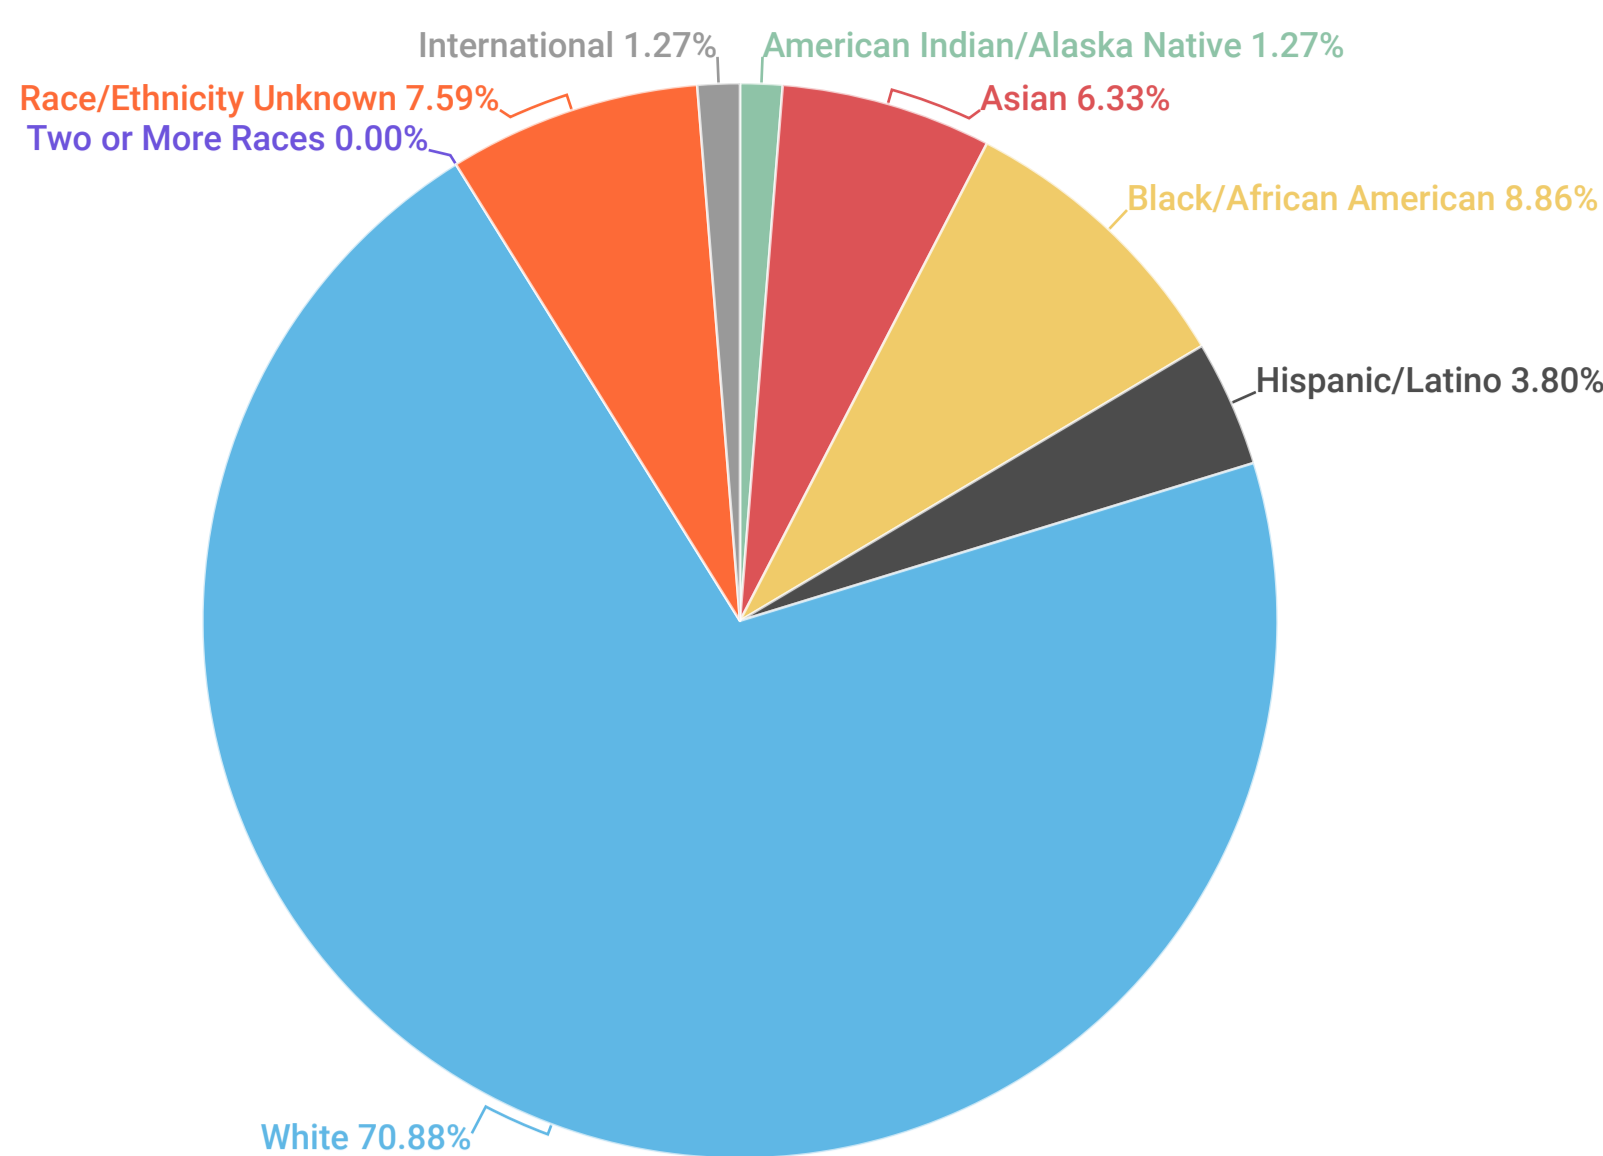

Full-Time Faculty by Race/Ethnicity, Gender

Bellisario College

University Park

Bellisario College - MALE

University Park- MALE

Bellisario College - FEMALE

University Park - FEMALE

Full-Time Staff by Race/Ethnicity, Gender

Bellisario College

University Park

Bellisario College - MALE

University Park - MALE

Bellisario College - FEMALE

University Park - FEMALE

% of Total Student Enrollment by Academic Unit, by Ethnicity

% of Total Enrollment by Academic Unit, by Ethnicity														University Park Total	Bellisario Rank Among Academic units by Ethnicity
AG	A&A	BUS	COM	EMS	EDU	ENG	HHD	IST	LA	NUR	SCI				
% of Enrollment	% of Enrollment	% of Enrollment	% of Enrollment	% of Enrollment	% of Enrollment	% of Enrollment	% of Enrollment	% of Enrollment	% of Enrollment	% of Enrollment	% of Enrollment	% of Enrollment	% of Enrollment		
White	72.61%	64.21%	63.35%	70.02%	56.97%	74.72%	52.36%	72.10%	58.59%	59.07%	64.12%	51.47%	60.89%	4	
International	8.67%	10.69%	14.70%	8.80%	25.51%	9.79%	24.39%	4.55%	15.12%	12.91%	2.55%	17.64%	15.20%	9	
Hispanic/Latino	7.23%	7.52%	6.61%	7.03%	5.75%	2.02%	9.79%	4.55%	5.69%	10.09%	15.14%	9.43%	7.39%	7	
Asian	3.46%	6.34%	6.96%	2.97%	3.65%	6.03%	9.42%	8.60%	11.11%	4.93%	2.55%	9.77%	6.63%	10	
Black/African American	3.05%	4.76%	2.66%	5.67%	3.38%	3.83%	2.81%	5.31%	4.17%	6.44%	7.65%	5.20%	4.23%	3	
Two or More Races	3.14%	4.76%	3.44%	3.62%	2.57%	1.97%	3.17%	3.29%	2.93%	4.84%	5.95%	3.88%	3.55%	5	
Race/Ethnicity Unknown	1.71%	1.72%	2.11%	1.81%	2.17%	1.22%	2.43%	1.36%	2.17%	1.51%	1.36%	2.44%	1.96%	6	
American Indian/Alaska Native	0.04%	0.00%	0.14%	0.04%	0.00%	0.11%	0.06%	0.12%	0.05%	0.12%	0.34%	0.05%	0.09%	9	
Native Hawaiian/Pacific Islander	0.09%	0.00%	0.04%	0.04%	0.00%	0.00%	0.04%	0.07%	0.16%	0.07%	0.34%	0.12%	0.06%	9	
Grand Total	100.00%	100.00%	100.00%	100.00%	100.00%	100.00%	100.00%	100.00%	100.00%	100.00%	100.00%	100.00%	100.00%		