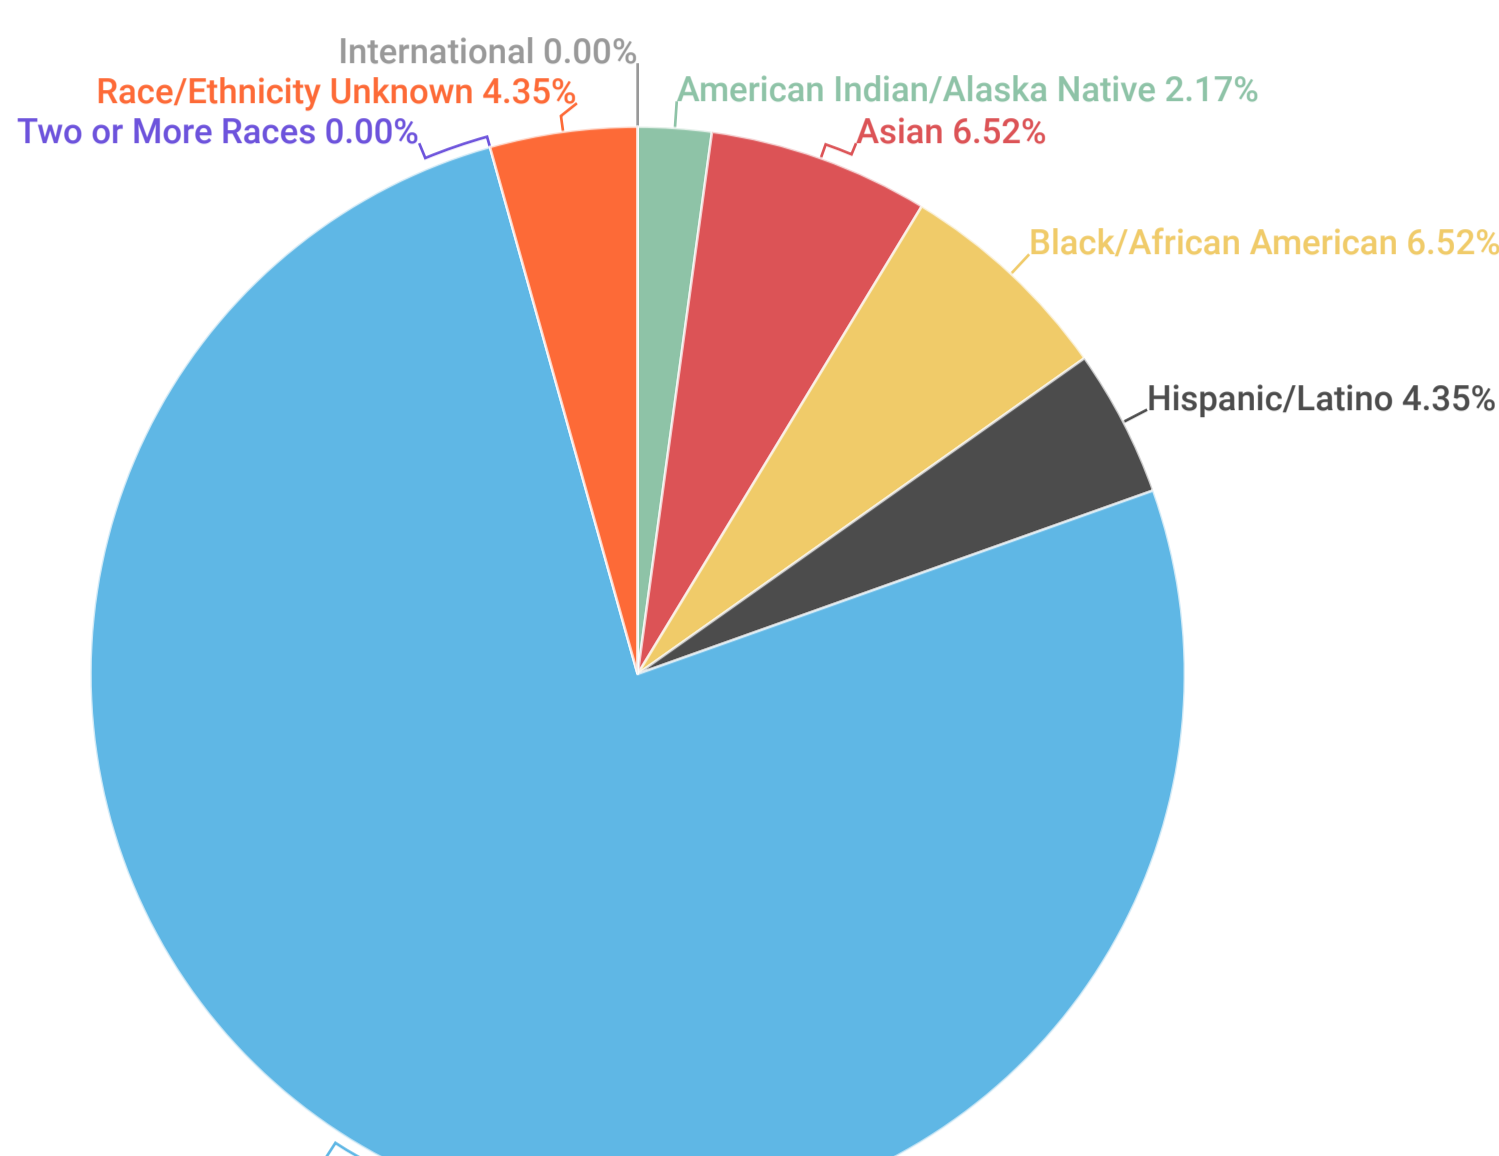

Full-Time Faculty by Race/Ethnicity, Gender

Bellisario College

University Park

Bellisario College - MALE

University Park- MALE

Bellisario College - FEMALE

University Park - FEMALE

Full-Time Staff by Race/Ethnicity, Gender

Bellisario College

University Park

Bellisario College - MALE

University Park - MALE

Bellisario College - FEMALE

University Park - FEMALE

% of Total Student Enrollment by Academic Unit, by Ethnicity

% of Total Enrollment by Academic Unit, by Ethnicity														University Park Total	Bellisario Rank Among Academic units by Ethnicity
AG	A&A	BUS	COM	EMS	EDU	ENG	HHD	IST	LA	NUR	SCI				
% of Enrollment	% of Enrollment	% of Enrollment	% of Enrollment	% of Enrollment	% of Enrollment	% of Enrollment	% of Enrollment	% of Enrollment	% of Enrollment	% of Enrollment	% of Enrollment	% of Enrollment	% of Enrollment		
White	72.61%	64.21%	63.35%	70.02%	56.97%	74.72%	52.36%	72.10%	58.59%	59.07%	64.12%	51.47%	60.89%	4	
International	8.67%	10.69%	14.70%	8.80%	25.51%	9.79%	24.39%	4.55%	15.12%	12.91%	2.55%	17.64%	15.20%	9	
Hispanic/Latino	7.23%	7.52%	6.61%	7.03%	5.75%	2.02%	9.79%	4.55%	5.69%	10.09%	15.14%	9.43%	7.39%	7	
Asian	3.46%	6.34%	6.96%	2.97%	3.65%	6.03%	9.42%	8.60%	11.11%	4.93%	2.55%	9.77%	6.63%	10	
Black/African American	3.05%	4.76%	2.66%	5.67%	3.38%	3.83%	2.81%	5.31%	4.17%	6.44%	7.65%	5.20%	4.23%	3	
Two or More Races	3.14%	4.76%	3.44%	3.62%	2.57%	1.97%	3.17%	3.29%	2.93%	4.84%	5.95%	3.88%	3.55%	5	
Race/Ethnicity Unknown	1.71%	1.72%	2.11%	1.81%	2.17%	1.22%	2.43%	1.36%	2.17%	1.51%	1.36%	2.44%	1.96%	6	
American Indian/Alaska Native	0.04%	0.00%	0.14%	0.04%	0.00%	0.11%	0.06%	0.12%	0.05%	0.12%	0.34%	0.05%	0.09%	9	
Native Hawaiian/Pacific Islander	0.09%	0.00%	0.04%	0.04%	0.00%	0.00%	0.04%	0.07%	0.16%	0.07%	0.34%	0.12%	0.06%	9	
Grand Total	100.00%	100.00%	100.00%	100.00%	100.00%	100.00%	100.00%	100.00%	100.00%	100.00%	100.00%	100.00%	100.00%		