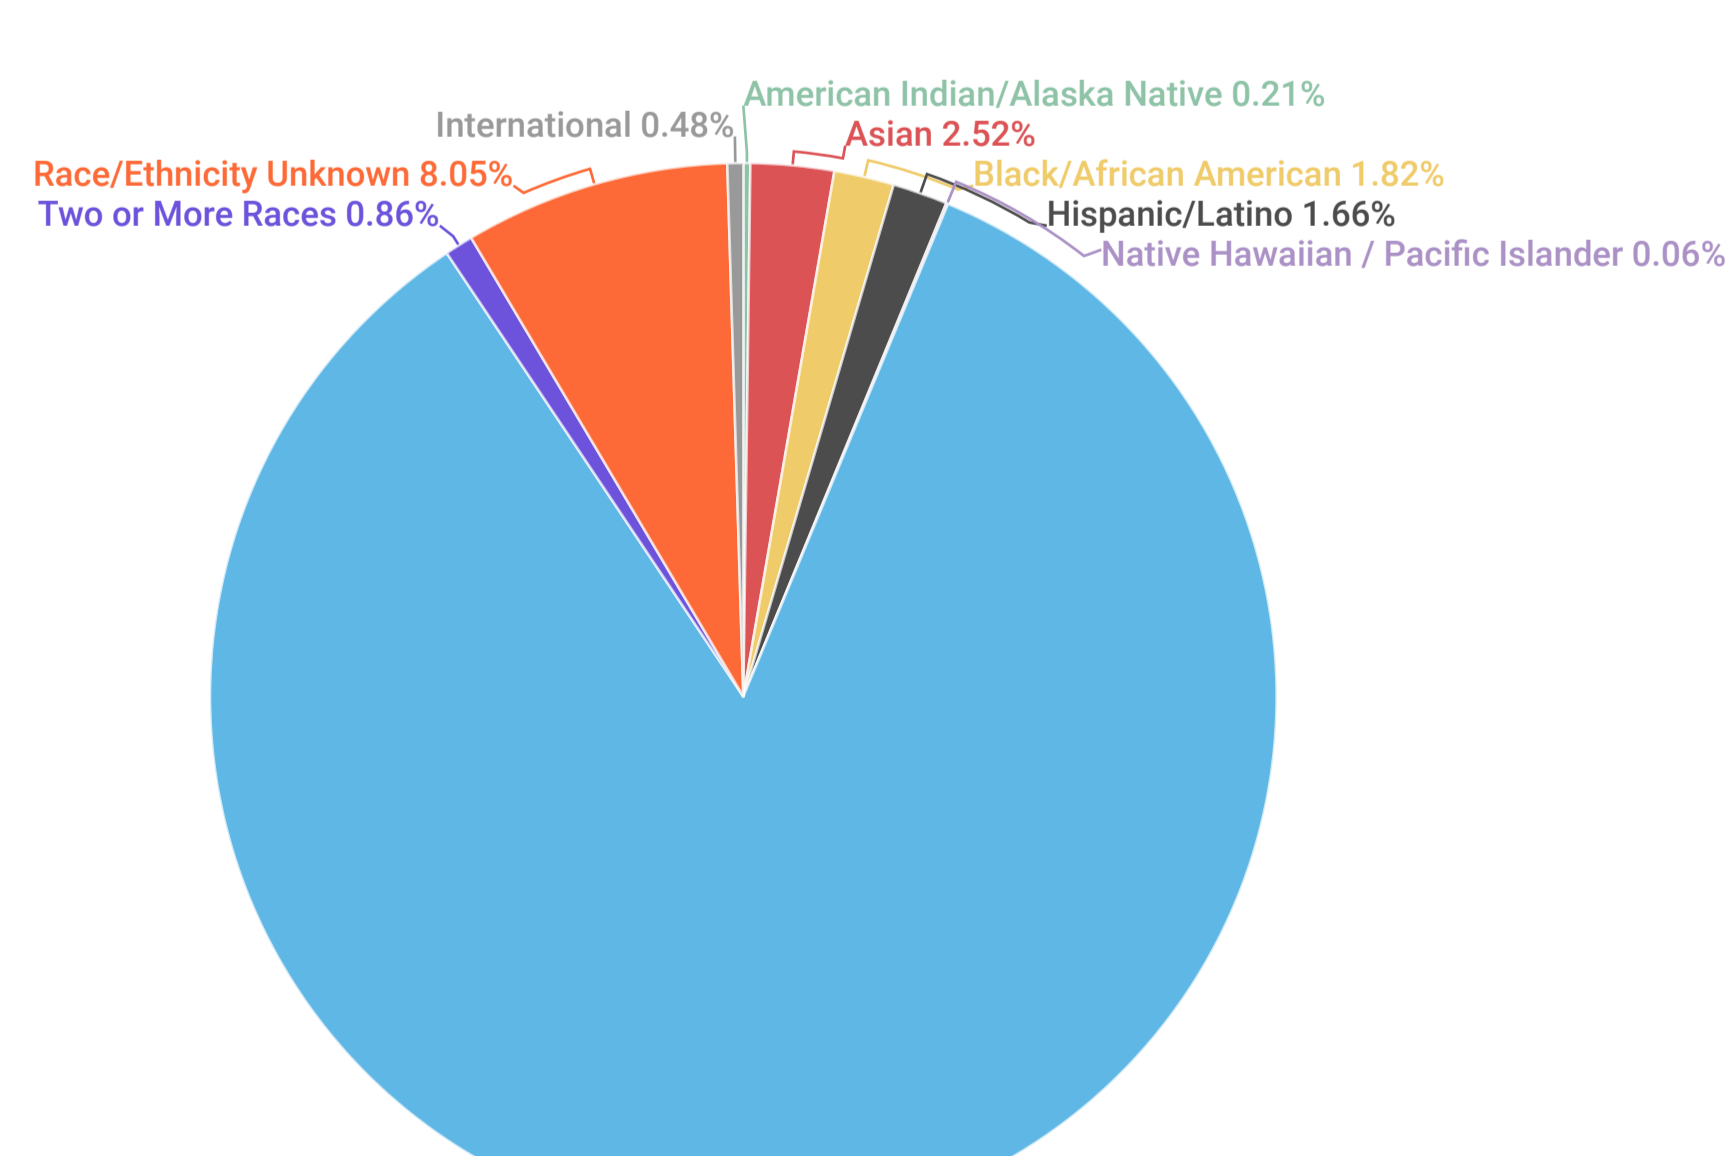

Full-Time Faculty by Race/Ethnicity, Gender

Bellisario College

University Park

Bellisario College - MALE

University Park- MALE

Bellisario College - FEMALE

University Park - FEMALE

Full-Time Staff by Race/Ethnicity, Gender

Bellisario College

University Park

Bellisario College - MALE

University Park - MALE

Bellisario College - FEMALE

University Park - FEMALE

% of Total Student Enrollment by Academic Unit, by Ethnicity

% of Total Enrollment by Academic Unit, by Ethnicity														University Park Total	Bellisario Rank Among Academic units by Ethnicity
AG	A&A	BUS	COM	EMS	EDU	ENG	HHD	IST	LA	NUR	SCI				
% of Enrollment	% of Enrollment	% of Enrollment	% of Enrollment	% of Enrollment	% of Enrollment	% of Enrollment	% of Enrollment	% of Enrollment	% of Enrollment	% of Enrollment	% of Enrollment	% of Enrollment	% of Enrollment		
White	72.61%	64.21%	63.35%	70.02%	56.97%	74.72%	52.36%	72.10%	58.59%	59.07%	64.12%	51.47%	60.89%	4	
International	8.67%	10.69%	14.70%	8.80%	25.51%	9.79%	24.39%	4.55%	15.12%	12.91%	2.55%	17.64%	15.20%	9	
Hispanic/Latino	7.23%	7.52%	6.61%	7.03%	5.75%	2.02%	9.79%	4.55%	5.69%	10.09%	15.14%	9.43%	7.39%	7	
Asian	3.46%	6.34%	6.96%	2.97%	3.65%	6.03%	9.42%	8.60%	11.11%	4.93%	2.55%	9.77%	6.63%	10	
Black/African American	3.05%	4.76%	2.66%	5.67%	3.38%	3.83%	2.81%	5.31%	4.17%	6.44%	7.65%	5.20%	4.23%	3	
Two or More Races	3.14%	4.76%	3.44%	3.62%	2.57%	1.97%	3.17%	3.29%	2.93%	4.84%	5.95%	3.88%	3.55%	5	
Race/Ethnicity Unknown	1.71%	1.72%	2.11%	1.81%	2.17%	1.22%	2.43%	1.36%	2.17%	1.51%	1.36%	2.44%	1.96%	6	
American Indian/Alaska Native	0.04%	0.00%	0.14%	0.04%	0.00%	0.11%	0.06%	0.12%	0.05%	0.12%	0.34%	0.05%	0.09%	9	
Native Hawaiian/Pacific Islander	0.09%	0.00%	0.04%	0.04%	0.00%	0.00%	0.04%	0.07%	0.16%	0.07%	0.34%	0.12%	0.06%	9	
Grand Total	100.00%	100.00%	100.00%	100.00%	100.00%	100.00%	100.00%	100.00%	100.00%	100.00%	100.00%	100.00%	100.00%		