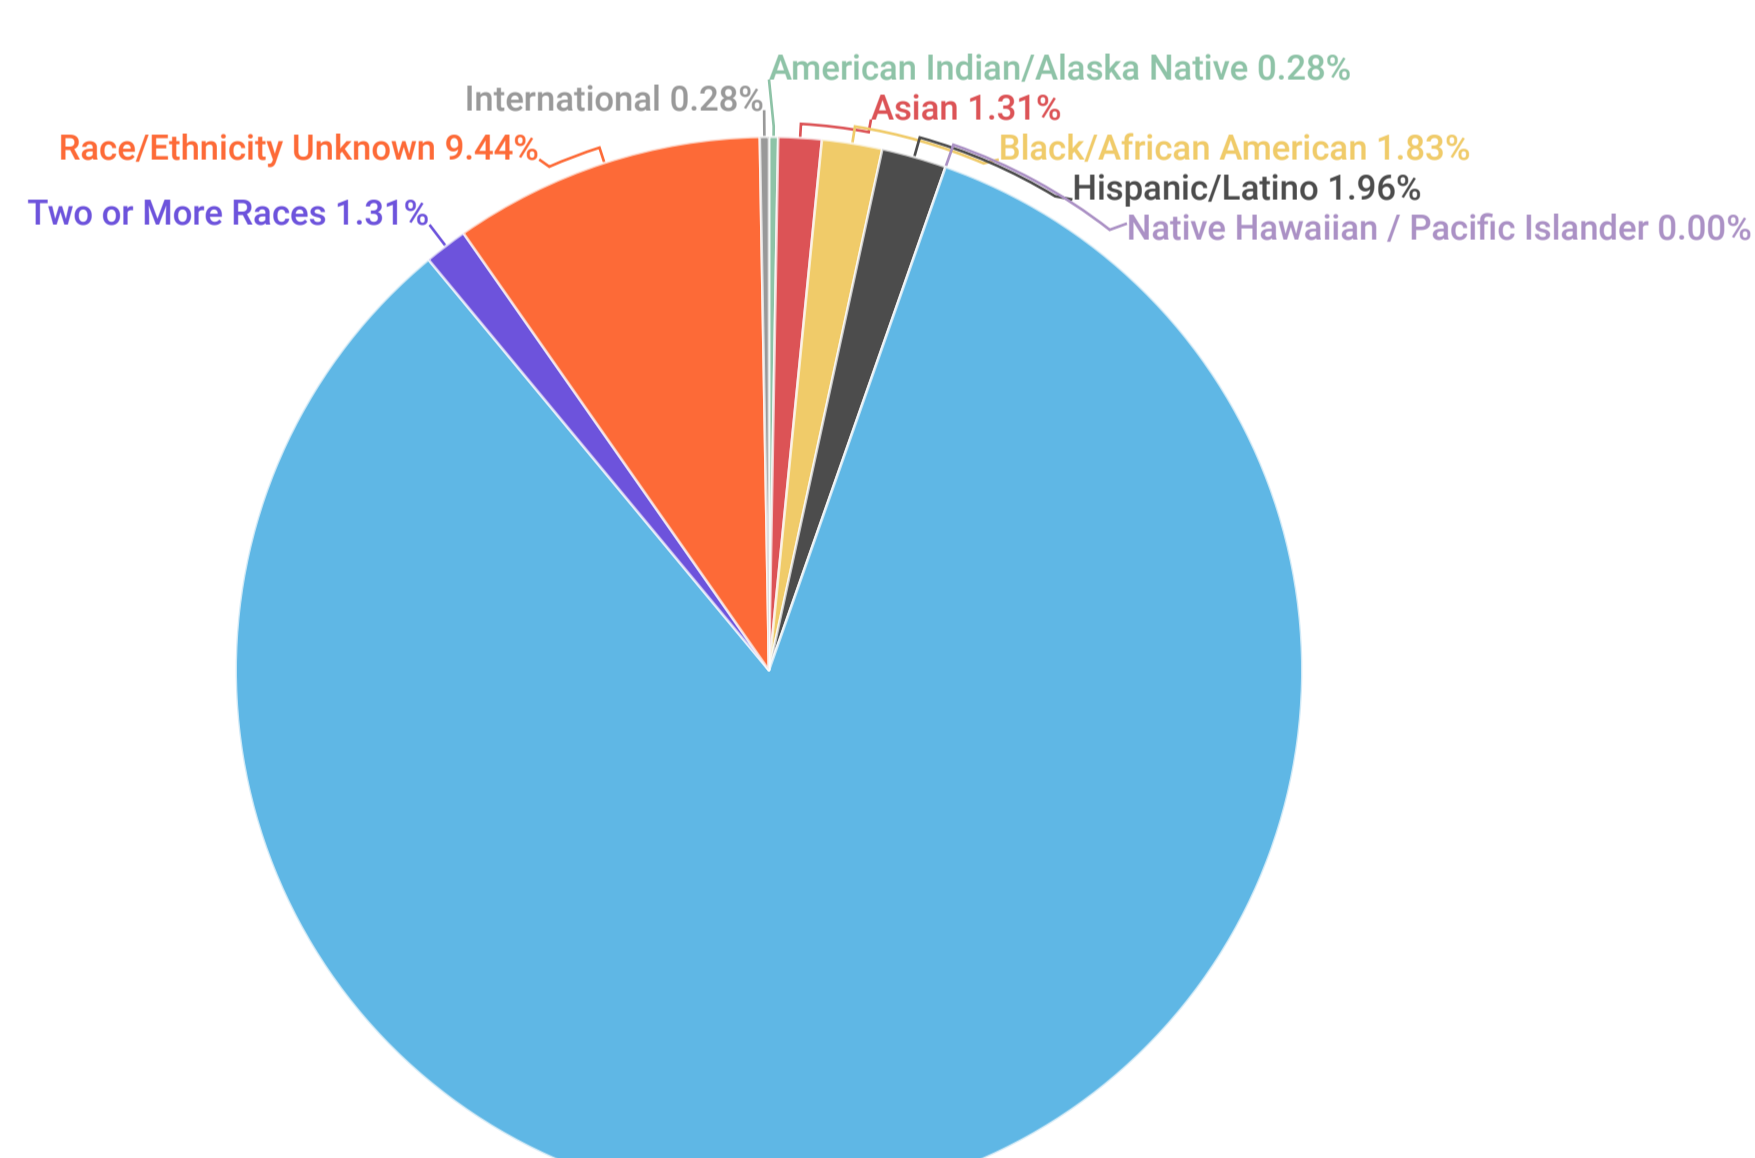

Full-Time Faculty by Race/Ethnicity, Gender

Bellisario College

University Park

Bellisario College - MALE

University Park- MALE

Bellisario College - FEMALE

University Park - FEMALE

Full-Time Staff by Race/Ethnicity, Gender

Bellisario College

University Park

Bellisario College - MALE

University Park - MALE

Bellisario College - FEMALE

University Park - FEMALE

% of Total Student Enrollment by Academic Unit, by Ethnicity

% of Total Enrollment by Academic Unit, by Ethnicity														University Park Total	Bellisario Rank Among Academic units by Ethnicity
AG	A&A	BUS	COM	EMS	EDU	ENG	HHD	IST	LA	NUR	SCI				
% of Enrollment	% of Enrollment	% of Enrollment	% of Enrollment	% of Enrollment	% of Enrollment	% of Enrollment	% of Enrollment	% of Enrollment	% of Enrollment	% of Enrollment	% of Enrollment	% of Enrollment	% of Enrollment		
White	72.61%	64.21%	63.35%	70.02%	56.97%	74.72%	52.36%	72.10%	58.59%	59.07%	64.12%	51.47%	60.89%	4	
International	8.67%	10.69%	14.70%	8.80%	25.51%	9.79%	24.39%	4.55%	15.12%	12.91%	2.55%	17.64%	15.20%	9	
Hispanic/Latino	7.23%	7.52%	6.61%	7.03%	5.75%	2.02%	9.79%	4.55%	5.69%	10.09%	15.14%	9.43%	7.39%	7	
Asian	3.46%	6.34%	6.96%	2.97%	3.65%	6.03%	9.42%	8.60%	11.11%	4.93%	2.55%	9.77%	6.63%	10	
Black/African American	3.05%	4.76%	2.66%	5.67%	3.38%	3.83%	2.81%	5.31%	4.17%	6.44%	7.65%	5.20%	4.23%	3	
Two or More Races	3.14%	4.76%	3.44%	3.62%	2.57%	1.97%	3.17%	3.29%	2.93%	4.84%	5.95%	3.88%	3.55%	5	
Race/Ethnicity Unknown	1.71%	1.72%	2.11%	1.81%	2.17%	1.22%	2.43%	1.36%	2.17%	1.51%	1.36%	2.44%	1.96%	6	
American Indian/Alaska Native	0.04%	0.00%	0.14%	0.04%	0.00%	0.11%	0.06%	0.12%	0.05%	0.12%	0.34%	0.05%	0.09%	9	
Native Hawaiian/Pacific Islander	0.09%	0.00%	0.04%	0.04%	0.00%	0.00%	0.04%	0.07%	0.16%	0.07%	0.34%	0.12%	0.06%	9	
Grand Total	100.00%	100.00%	100.00%	100.00%	100.00%	100.00%	100.00%	100.00%	100.00%	100.00%	100.00%	100.00%	100.00%		