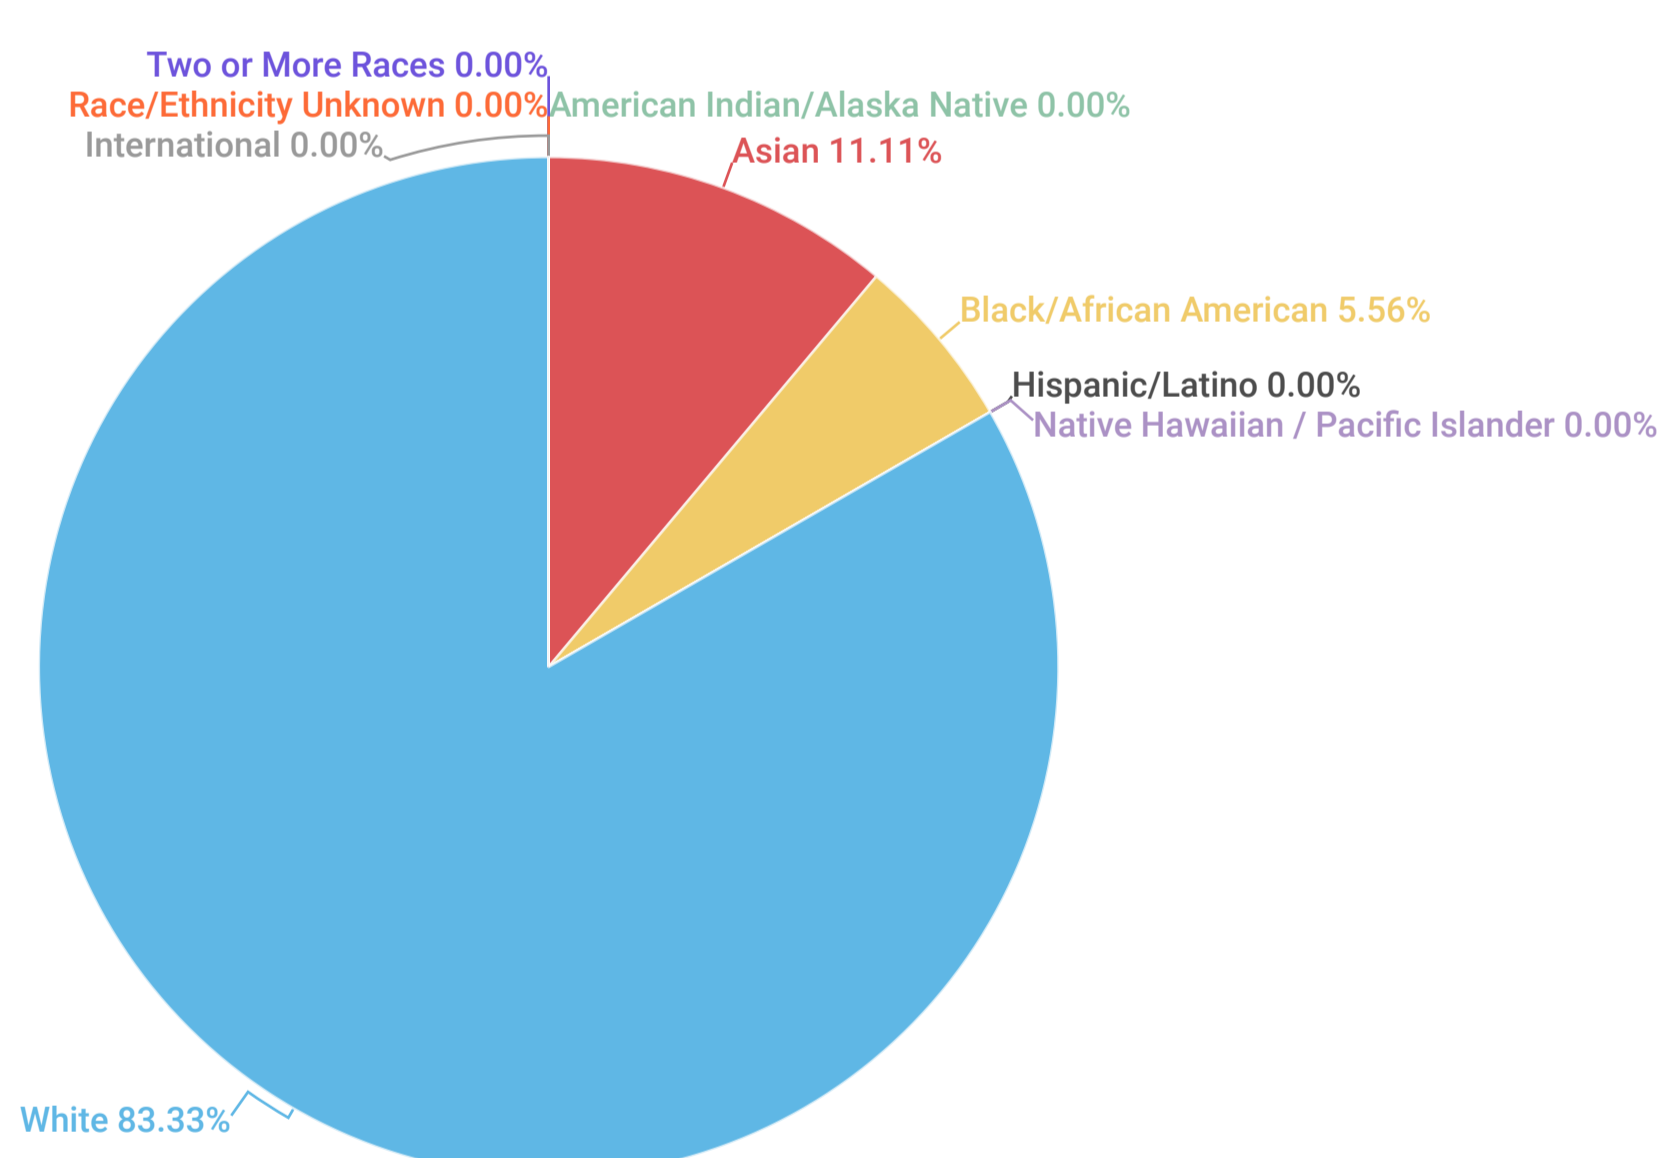

Full-Time Faculty by Race/Ethnicity, Gender

Bellisario College

University Park

Bellisario College - MALE

University Park- MALE

Bellisario College - FEMALE

University Park - FEMALE

Full-Time Staff by Race/Ethnicity, Gender

Bellisario College

University Park

Bellisario College - MALE

University Park - MALE

Bellisario College - FEMALE

University Park - FEMALE

% of Total Student Enrollment by Academic Unit, by Ethnicity

% of Total Enrollment by Academic Unit, by Ethnicity														University Park Total	Bellisario Rank Among Academic units by Ethnicity
AG	A&A	BUS	COM	EMS	EDU	ENG	HHD	IST	LA	NUR	SCI				
% of Enrollment	% of Enrollment	% of Enrollment	% of Enrollment	% of Enrollment	% of Enrollment	% of Enrollment	% of Enrollment	% of Enrollment	% of Enrollment	% of Enrollment	% of Enrollment	% of Enrollment	% of Enrollment		
White	72.61%	64.21%	63.35%	70.02%	56.97%	74.72%	52.36%	72.10%	58.59%	59.07%	64.12%	51.47%	60.89%	4	
International	8.67%	10.69%	14.70%	8.80%	25.51%	9.79%	24.39%	4.55%	15.12%	12.91%	2.55%	17.64%	15.20%	9	
Hispanic/Latino	7.23%	7.52%	6.61%	7.03%	5.75%	2.02%	9.79%	4.55%	5.69%	10.09%	15.14%	9.43%	7.39%	7	
Asian	3.46%	6.34%	6.96%	2.97%	3.65%	6.03%	9.42%	8.60%	11.11%	4.93%	2.55%	9.77%	6.63%	10	
Black/African American	3.05%	4.76%	2.66%	5.67%	3.38%	3.83%	2.81%	5.31%	4.17%	6.44%	7.65%	5.20%	4.23%	3	
Two or More Races	3.14%	4.76%	3.44%	3.62%	2.57%	1.97%	3.17%	3.29%	2.93%	4.84%	5.95%	3.88%	3.55%	5	
Race/Ethnicity Unknown	1.71%	1.72%	2.11%	1.81%	2.17%	1.22%	2.43%	1.36%	2.17%	1.51%	1.36%	2.44%	1.96%	6	
American Indian/Alaska Native	0.04%	0.00%	0.14%	0.04%	0.00%	0.11%	0.06%	0.12%	0.05%	0.12%	0.34%	0.05%	0.09%	9	
Native Hawaiian/Pacific Islander	0.09%	0.00%	0.04%	0.04%	0.00%	0.00%	0.04%	0.07%	0.16%	0.07%	0.34%	0.12%	0.06%	9	
Grand Total	100.00%	100.00%	100.00%	100.00%	100.00%	100.00%	100.00%	100.00%	100.00%	100.00%	100.00%	100.00%	100.00%		