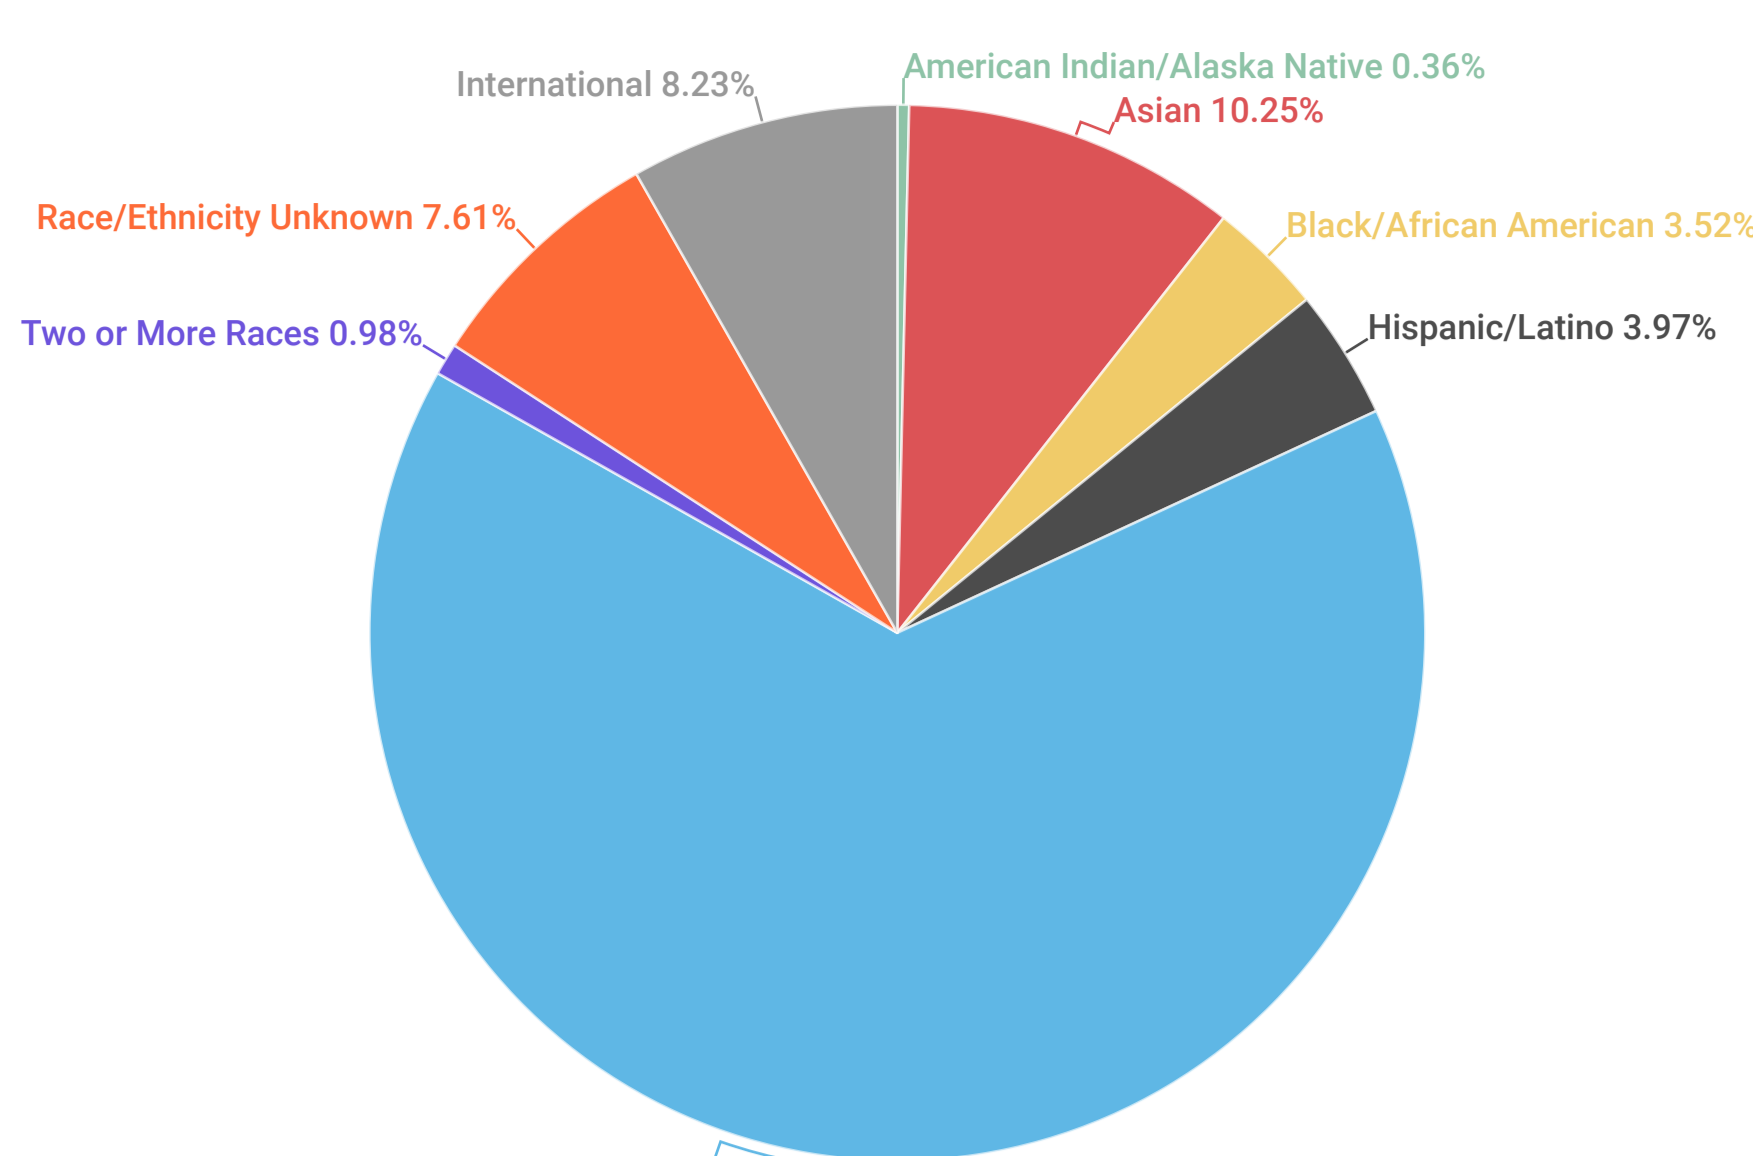

Full-Time Faculty by Race/Ethnicity, Gender

Bellisario College

University Park

Bellisario College - MALE

University Park- MALE

Bellisario College - FEMALE

University Park - FEMALE

Full-Time Staff by Race/Ethnicity, Gender

Bellisario College

University Park

Bellisario College - MALE

University Park - MALE

Bellisario College - FEMALE

University Park - FEMALE

% of Total Student Enrollment by Academic Unit, by Ethnicity

% of Total Enrollment by Academic Unit, by Ethnicity														University Park Total	Bellisario Rank Among Academic units by Ethnicity
AG	A&A	BUS	COM	EMS	EDU	ENG	HHD	IST	LA	NUR	SCI				
% of Enrollment	% of Enrollment	% of Enrollment	% of Enrollment	% of Enrollment	% of Enrollment	% of Enrollment	% of Enrollment	% of Enrollment	% of Enrollment	% of Enrollment	% of Enrollment	% of Enrollment	% of Enrollment		
White	72.61%	64.21%	63.35%	70.02%	56.97%	74.72%	52.36%	72.10%	58.59%	59.07%	64.12%	51.47%	60.89%	4	
International	8.67%	10.69%	14.70%	8.80%	25.51%	9.79%	24.39%	4.55%	15.12%	12.91%	2.55%	17.64%	15.20%	9	
Hispanic/Latino	7.23%	7.52%	6.61%	7.03%	5.75%	2.02%	9.79%	4.55%	5.69%	10.09%	15.14%	9.43%	7.39%	7	
Asian	3.46%	6.34%	6.96%	2.97%	3.65%	6.03%	9.42%	8.60%	11.11%	4.93%	2.55%	9.77%	6.63%	10	
Black/African American	3.05%	4.76%	2.66%	5.67%	3.38%	3.83%	2.81%	5.31%	4.17%	6.44%	7.65%	5.20%	4.23%	3	
Two or More Races	3.14%	4.76%	3.44%	3.62%	2.57%	1.97%	3.17%	3.29%	2.93%	4.84%	5.95%	3.88%	3.55%	5	
Race/Ethnicity Unknown	1.71%	1.72%	2.11%	1.81%	2.17%	1.22%	2.43%	1.36%	2.17%	1.51%	1.36%	2.44%	1.96%	6	
American Indian/Alaska Native	0.04%	0.00%	0.14%	0.04%	0.00%	0.11%	0.06%	0.12%	0.05%	0.12%	0.34%	0.05%	0.09%	9	
Native Hawaiian/Pacific Islander	0.09%	0.00%	0.04%	0.04%	0.00%	0.00%	0.04%	0.07%	0.16%	0.07%	0.34%	0.12%	0.06%	9	
Grand Total	100.00%	100.00%	100.00%	100.00%	100.00%	100.00%	100.00%	100.00%	100.00%	100.00%	100.00%	100.00%	100.00%		